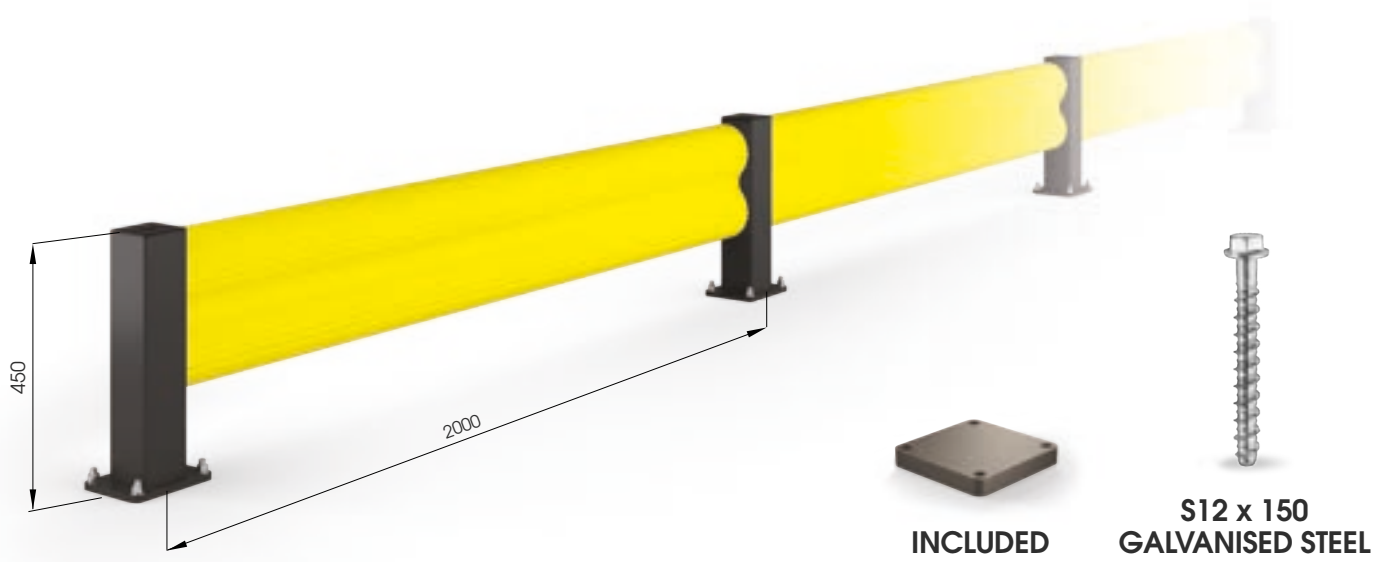

# KITE

**BFLEX.COM/1 1100x450**  
**BFLEX.COM/1 2400x450**

Length 1.100 / 2.400 mm  
Packing unpacked on pallet  
Colour **M**

Equipped with accessories

**BFLEX.COM/1 2000x450**  
**MODULAR**

Packing unpacked on pallet  
Colour **M**

**Corners available**

Equipped with accessories