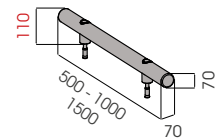

Cold Line

ROD FLOOR 70

KITE

**QUICK
INSTALLATION
WITH
EXPANSION
SCREW**

**M16
GALVANISED STEEL**

**RF 70 500
1000
1500**

Length **500 / 1000 / 1500 mm**
Packing **unpacked on pallet**
Colour **M**

Equipped with accessories

**RF 70 2000
3000**

Length **2.000 / 3.000 mm**
Packing **unpacked on pallet**
Colour **M**

Equipped with accessories