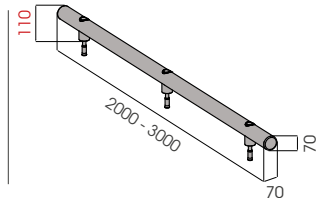

Cold Line

ROD FLOOR 70

KITE

**QUICK
INSTALLATION
WITH
EXPANSION
SCREW**

**M16
GALVANISED STEEL**

**RF 70 500
1000
1500**

Length **500 / 1000 / 1500 mm**
Packing **unpacked on pallet**
Colour **M**

Equipped with accessories

**RF 70 2000
3000**

Length **2.000 / 3.000 mm**
Packing **unpacked on pallet**
Colour **M**

Equipped with accessories