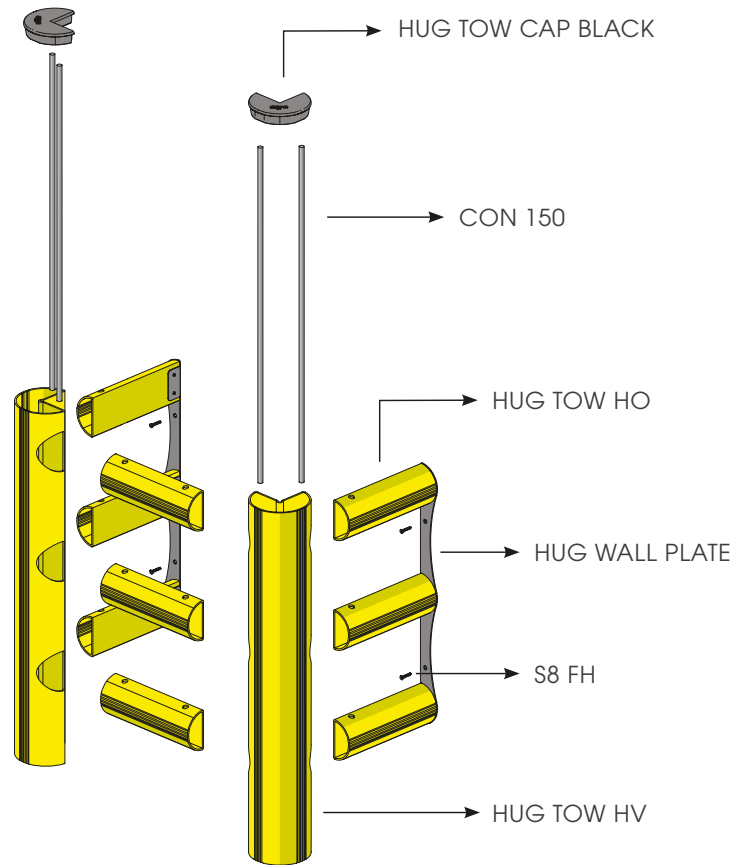

HUG TOWER 3 SIDES

COLUMN PROTECTION

HUG TOWER 3 SIDES

ASSEMBLY INSTRUCTIONS

Ø6 mm

HUG TOWER 3 SIDES

ASSEMBLY INSTRUCTIONS