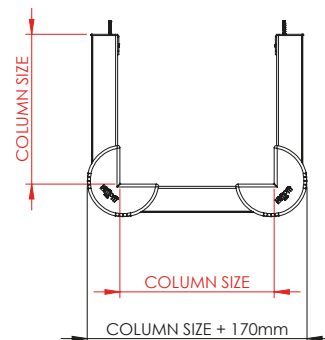

HUG TOWER 3 SIDES

COLUMN PROTECTION

HUG TOWER 3 SIDES

ASSEMBLY INSTRUCTIONS

Ø6 mm

HUG TOWER 3 SIDES

ASSEMBLY INSTRUCTIONS