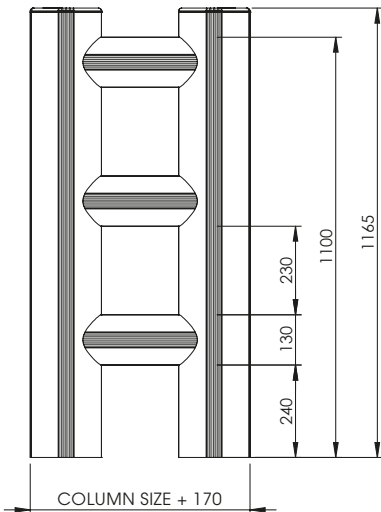

HUG TOWER 3 SIDES

COLUMN PROTECTION

HUG TOWER 3 SIDES

ASSEMBLY INSTRUCTIONS

Ø6 mm

HUG TOWER 3 SIDES

ASSEMBLY INSTRUCTIONS