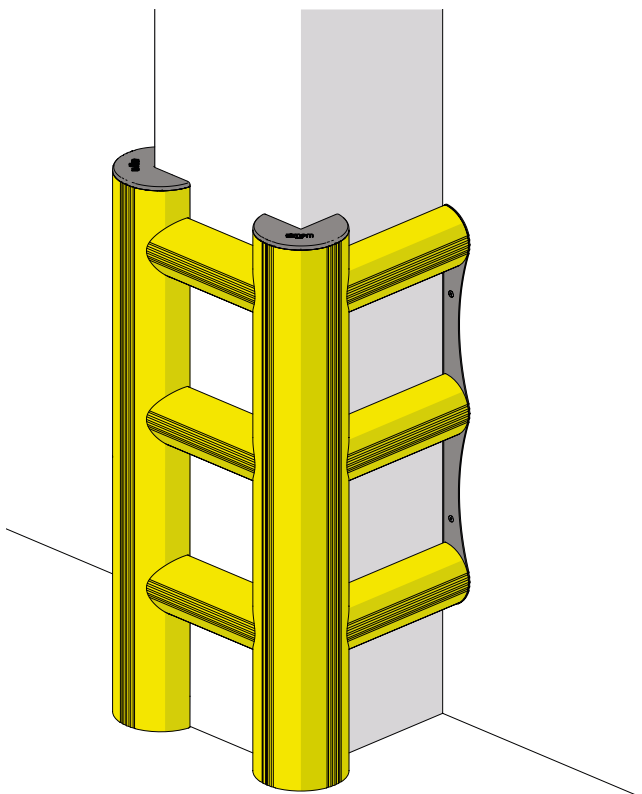

HUG TOWER 3 SIDES

COLUMN PROTECTION

HUG TOWER 3 SIDES

ASSEMBLY INSTRUCTIONS

Ø6 mm

HUG TOWER 3 SIDES

ASSEMBLY INSTRUCTIONS