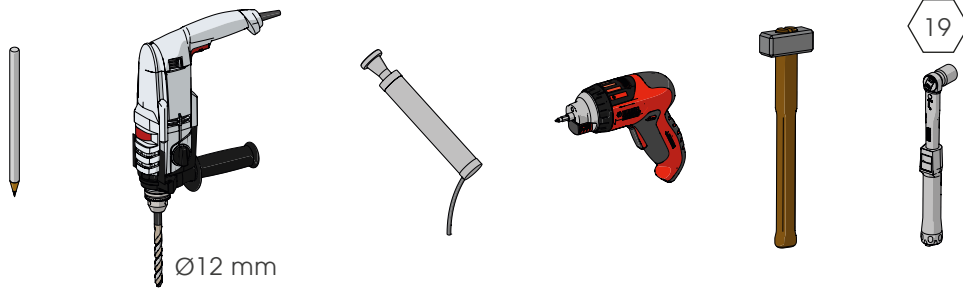

LIFT GATE 150

GATE FOR PEDESTRIAN 150

LIFT GATE 150

GATE FOR PEDESTRIAN 150

OPENING OPTIONS:

A

B

D

E

F

F

LIFT GATE 150

ASSEMBLY INSTRUCTIONS

LIFT GATE 150

ASSEMBLY INSTRUCTIONS

T=60Nm

NOT
NECESSARY

5 mm

10

11

$\varnothing 12$ mm

80 mm

12

13