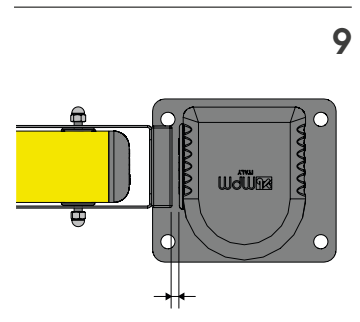

E

F

F

LIFT GATE 150

ASSEMBLY INSTRUCTIONS

LIFT GATE 150

ASSEMBLY INSTRUCTIONS

T=60Nm

NOT
NECESSARY

5 mm

10

11

$\varnothing 12$ mm

80 mm

12

13