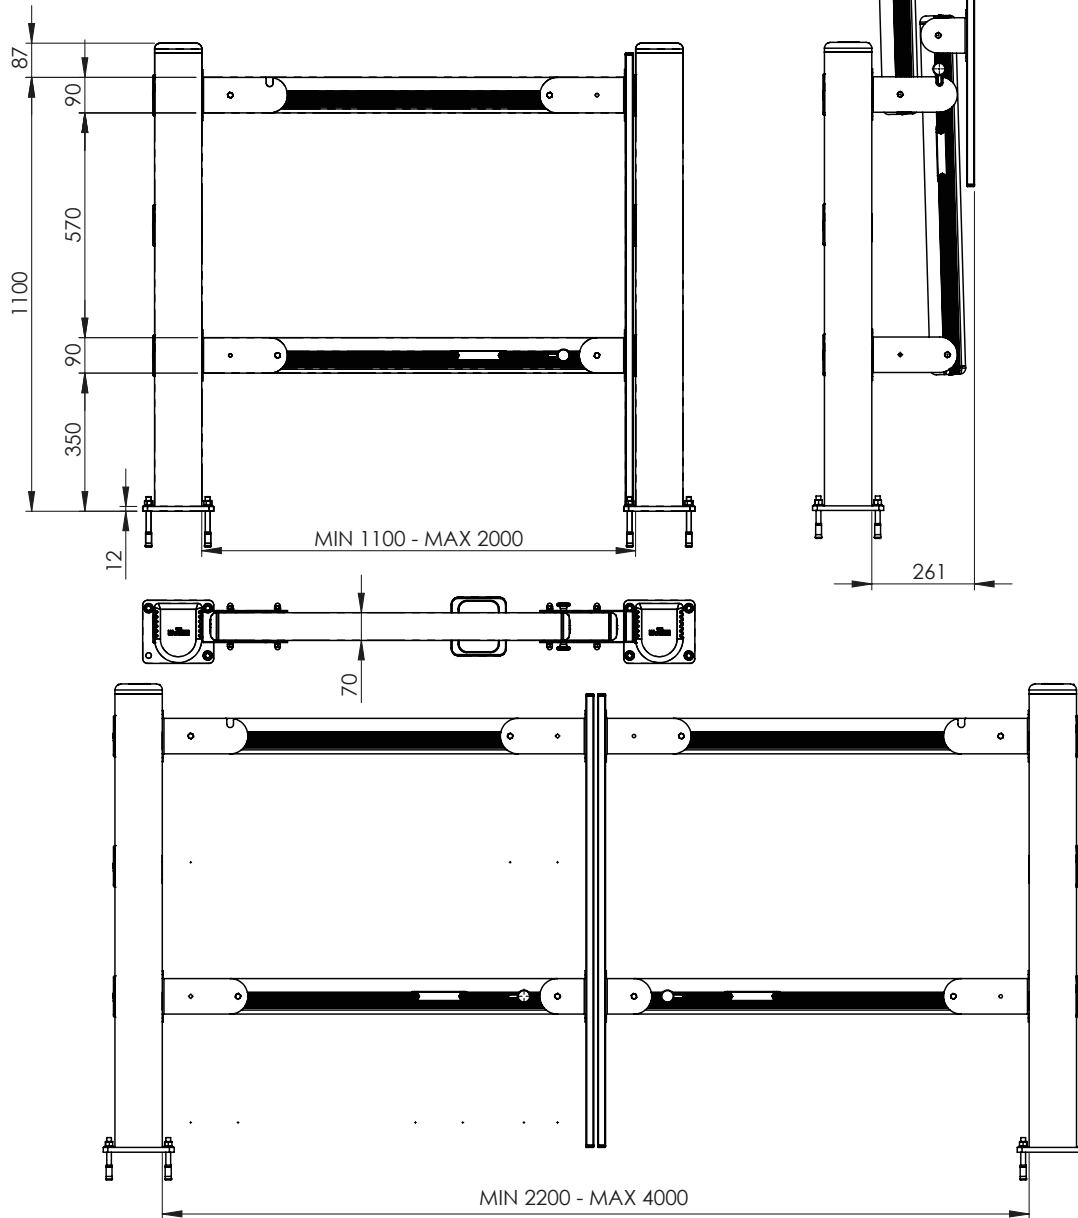

LIFT GATE 150

GATE FOR PEDESTRIAN 150

LIFT GATE 150

GATE FOR PEDESTRIAN 150

OPENING OPTIONS:

A

B

D

E

F

F

LIFT GATE 150

ASSEMBLY INSTRUCTIONS

LIFT GATE 150

ASSEMBLY INSTRUCTIONS

T=60Nm

NOT
NECESSARY

5 mm

10

11

$\varnothing 12$ mm

80 mm

12

13

14

DOUBLE GATE

15

10mm