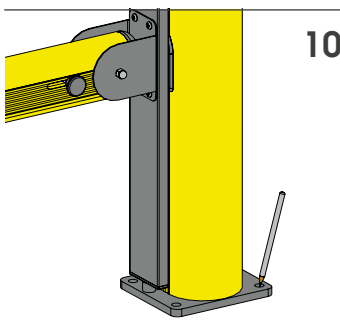

LIFT GATE 150

GATE FOR PEDESTRIAN 150

LIFT GATE 150

GATE FOR PEDESTRIAN 150

OPENING OPTIONS:

A

B

D

E

F

F

LIFT GATE 150

ASSEMBLY INSTRUCTIONS

LIFT GATE 150

ASSEMBLY INSTRUCTIONS

T=60Nm

NOT
NECESSARY

5 mm

10

11

$\varnothing 12$ mm

80 mm

12

13