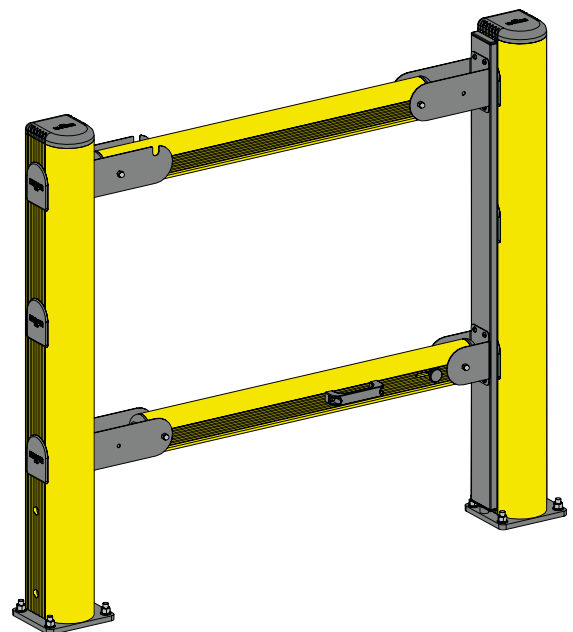

LIFT GATE 150

GATE FOR PEDESTRIAN 150

LIFT GATE 150

GATE FOR PEDESTRIAN 150

OPENING OPTIONS:

A

B

D

E

F

F

LIFT GATE 150

ASSEMBLY INSTRUCTIONS

LIFT GATE 150

ASSEMBLY INSTRUCTIONS

T=60Nm

NOT
NECESSARY

5 mm

10

11

$\varnothing 12$ mm

80 mm

12

13

14

DOUBLE GATE

15

10mm