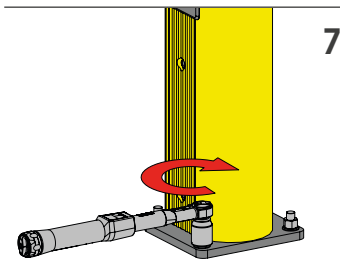

E

F

F

LIFT GATE 150

ASSEMBLY INSTRUCTIONS

LIFT GATE 150

ASSEMBLY INSTRUCTIONS

T=60Nm

NOT
NECESSARY

5 mm

10

11

$\varnothing 12$ mm

80 mm

12

13