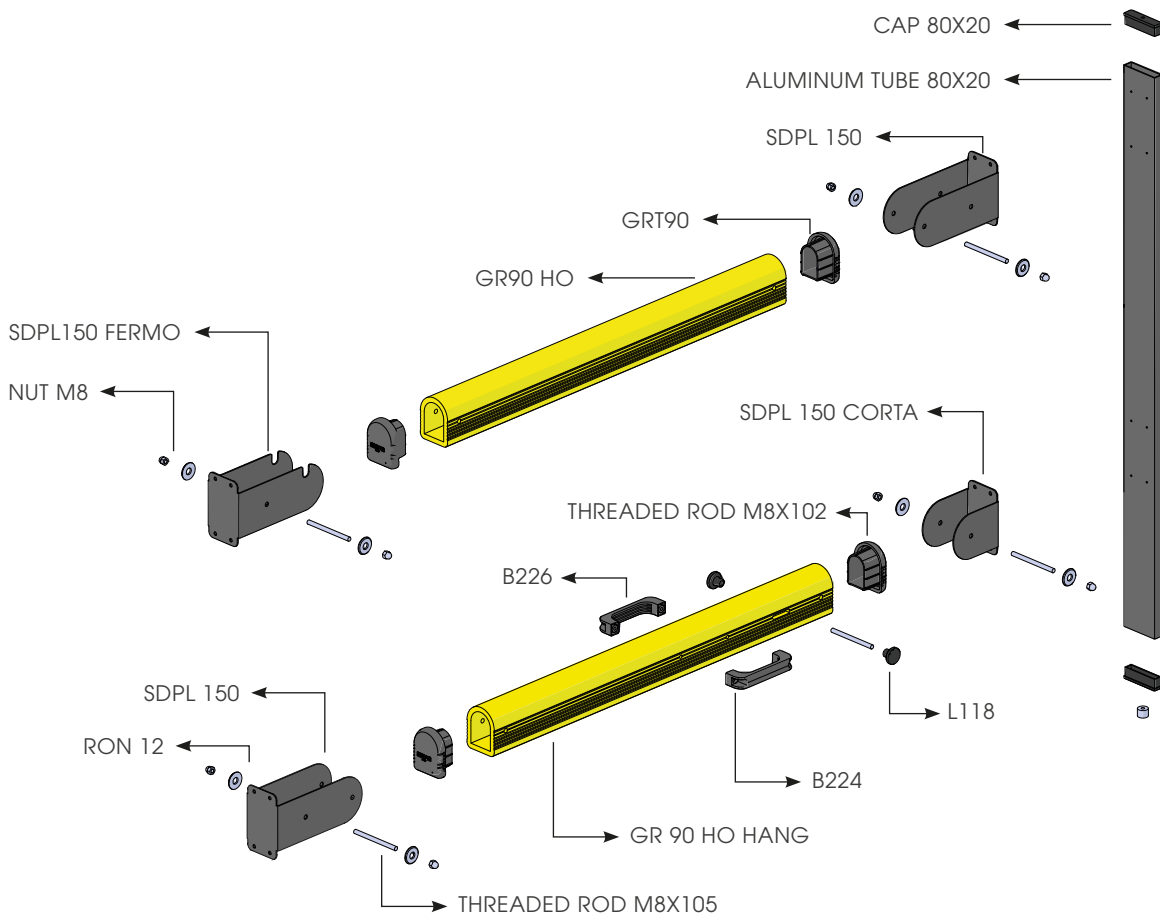

LIFT GATE 150

GATE FOR PEDESTRIAN 150

LIFT GATE 150

GATE FOR PEDESTRIAN 150

OPENING OPTIONS:

A

B

D

E

F

F

LIFT GATE 150

ASSEMBLY INSTRUCTIONS

LIFT GATE 150

ASSEMBLY INSTRUCTIONS

T=60Nm

NOT
NECESSARY

5 mm

10

11

$\varnothing 12$ mm

80 mm

12

13

14

DOUBLE GATE

15

10mm