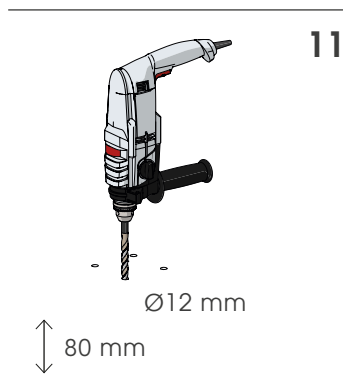

E

F

F

LIFT GATE 150

ASSEMBLY INSTRUCTIONS

LIFT GATE 150

ASSEMBLY INSTRUCTIONS

T=60Nm

NOT
NECESSARY

5 mm

10

11

$\varnothing 12$ mm

80 mm

12

13

14

DOUBLE GATE

15

10mm