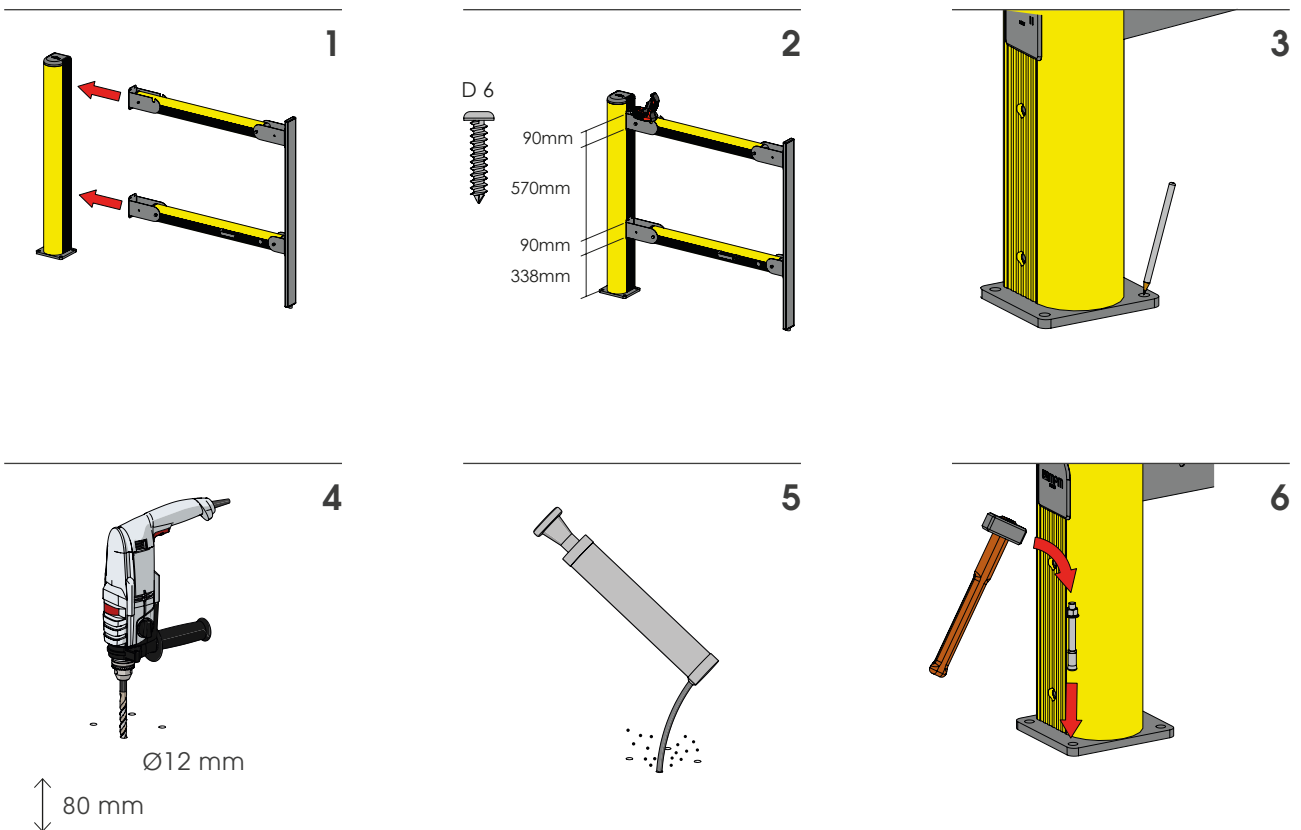

LIFT GATE 150

GATE FOR PEDESTRIAN 150

LIFT GATE 150

GATE FOR PEDESTRIAN 150

OPENING OPTIONS:

A

B

D

E

F

F

LIFT GATE 150

ASSEMBLY INSTRUCTIONS

LIFT GATE 150

ASSEMBLY INSTRUCTIONS

T=60Nm

NOT
NECESSARY

5 mm

10

11

$\varnothing 12$ mm

80 mm

12

13

14

DOUBLE GATE

15

10mm