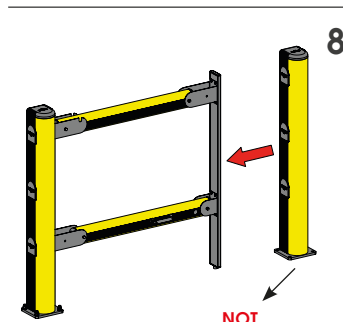

LIFT GATE 150

GATE FOR PEDESTRIAN 150

LIFT GATE 150

GATE FOR PEDESTRIAN 150

OPENING OPTIONS:

A

B

D

E

F

F

LIFT GATE 150

ASSEMBLY INSTRUCTIONS

LIFT GATE 150

ASSEMBLY INSTRUCTIONS

T=60Nm

NOT
NECESSARY

5 mm

10

11

$\varnothing 12$ mm

80 mm

12

13