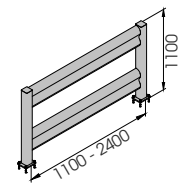

**B**FLEX.COM/2

**INCLUDED**

**S12 x 150  
GALVANISED STEEL**

**BFLEX.COM/2 1100x1100**  
**BFLEX.COM/2 2400x1100**

Length 1.100 / 2.400 mm  
Packing unpacked on pallet  
Colour **M**

Equipped with accessories