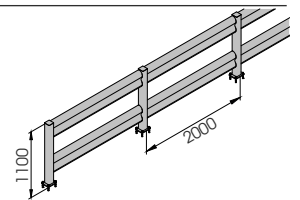

BFLEX.COM/2 2000x1100
MODULAR

Packing unpacked on pallet
Colour **M**