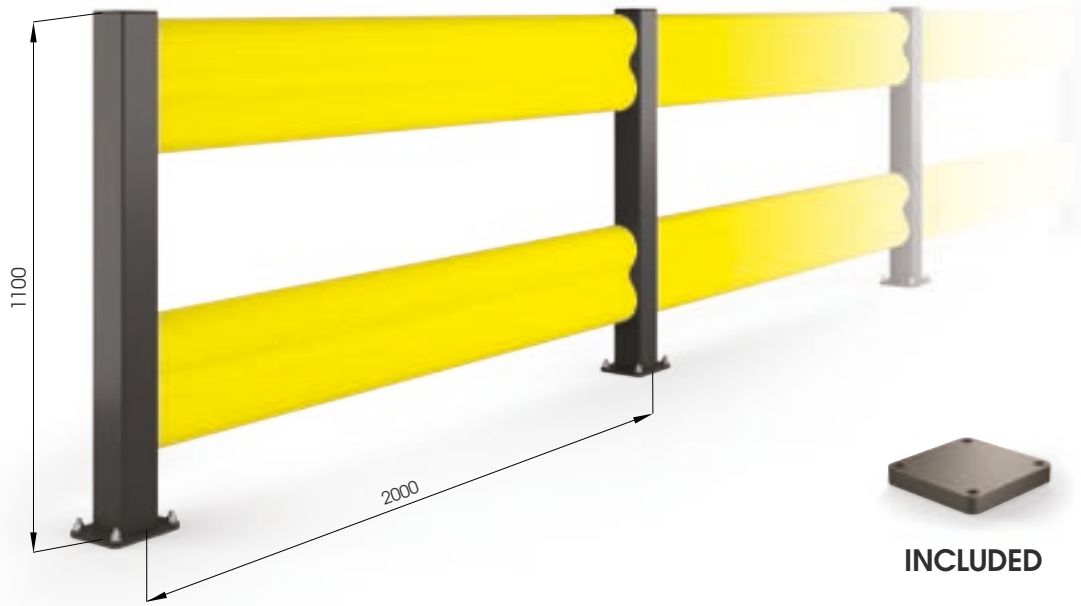

**B**FLEX.COM/2

**INCLUDED**

**S12 x 150  
GALVANISED STEEL**

**BFLEX.COM/2 1100x1100**  
**BFLEX.COM/2 2400x1100**

Length 1.100 / 2.400 mm  
Packing unpacked on pallet  
Colour **M**

Equipped with accessories

**BFLEX.COM/2 2000x1100**  
**MODULAR**

Packing unpacked on pallet  
Colour **M**

**Corners available**

Equipped with accessories