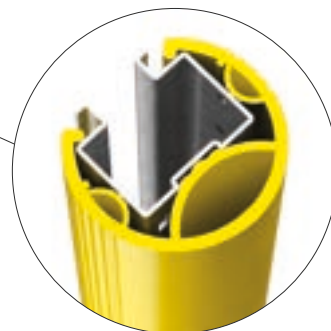

## RPS / RPM / RPL

**EASY TO INSTALL**

**THE ONLY ONE WITH TRIPLE SHOCK ABSORBER**

**CUSTOMIZED SOLUTIONS TO FIT ALL UPRIGHTS**

**RPS 600**

Small

Packing **6 pz / box**  
 Packing **115 pz / big parcel**  
 Colour **M**

Available also size 400

**RPM 600**

Medium

Packing **4 pz / box**  
 Packing **80 pz / big parcel**  
 Colour **M**

Available also size 400

**RPL 600**

Large

Packing **2 pz / box**  
 Packing **52 pz / big parcel**  
 Colour **M**

Available also size 400

**RPL XL 600**

Extra Large

Packing **to be defined**  
 Colour **M**

Available also size 400

**RP CLICK**

Packing **1 pz / box**