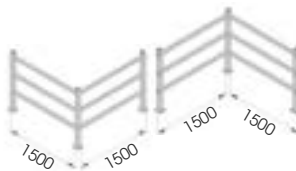

PEDESTRIAN 90

FAST AND EASY TO INSTALL

M12 GALVANISED STEEL

PED 90 1500x1150 MODULAR

Packing Colour **unpacked on pallet**

Equipped with accessories

PED 90 1500x1150 CORNER

Packing Colour **unpacked on pallet**