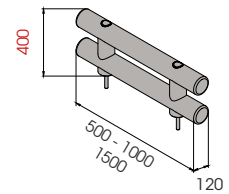

## ROD FLOOR 120 DOUBLE

SF20 x 450  
STAINLESS STEEL

400

-30°  
RESISTANT TO  
LOW TEMPERATURES

RF 120 DOUBLE 500  
1000  
1500

Length 500 / 1000 / 1500 mm  
Packing unpacked on pallet  
Colour M

Equipped with accessories

RF 120 DOUBLE 2000  
3000

Length 2.000 / 3.000 mm  
Packing unpacked on pallet  
Colour M

Equipped with accessories