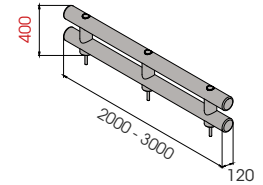

## ROD FLOOR 120 DOUBLE

SF20 x 450  
STAINLESS STEEL

400

-30°  
RESISTANT TO  
LOW TEMPERATURES

RF 120 DOUBLE 500  
1000  
1500

Length 500 / 1000 / 1500 mm  
Packing unpacked on pallet  
Colour M

Equipped with accessories

RF 120 DOUBLE 2000  
3000

Length 2.000 / 3.000 mm  
Packing unpacked on pallet  
Colour M

Equipped with accessories