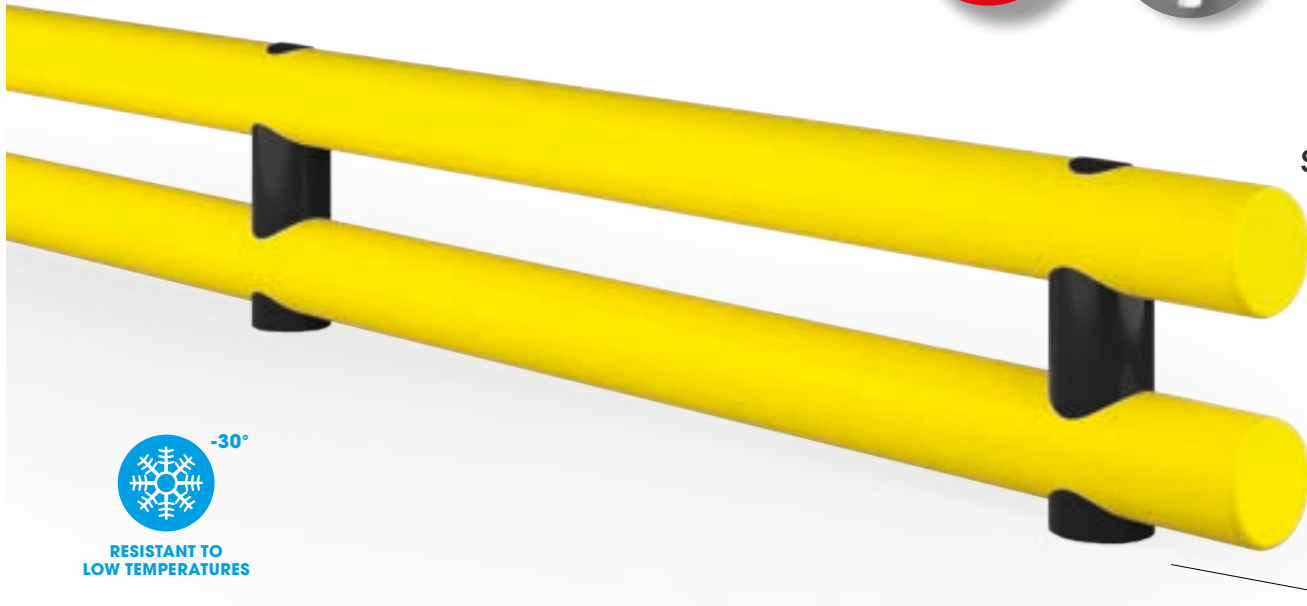

## ROD FLOOR 120 DOUBLE

SF20 x 450  
STAINLESS STEEL

400

-30°  
RESISTANT TO  
LOW TEMPERATURES

RF 120 DOUBLE 500  
1000  
1500

Length 500 / 1000 / 1500 mm  
Packing unpacked on pallet  
Colour M

Equipped with accessories

RF 120 DOUBLE 2000  
3000

Length 2.000 / 3.000 mm  
Packing unpacked on pallet  
Colour M

Equipped with accessories