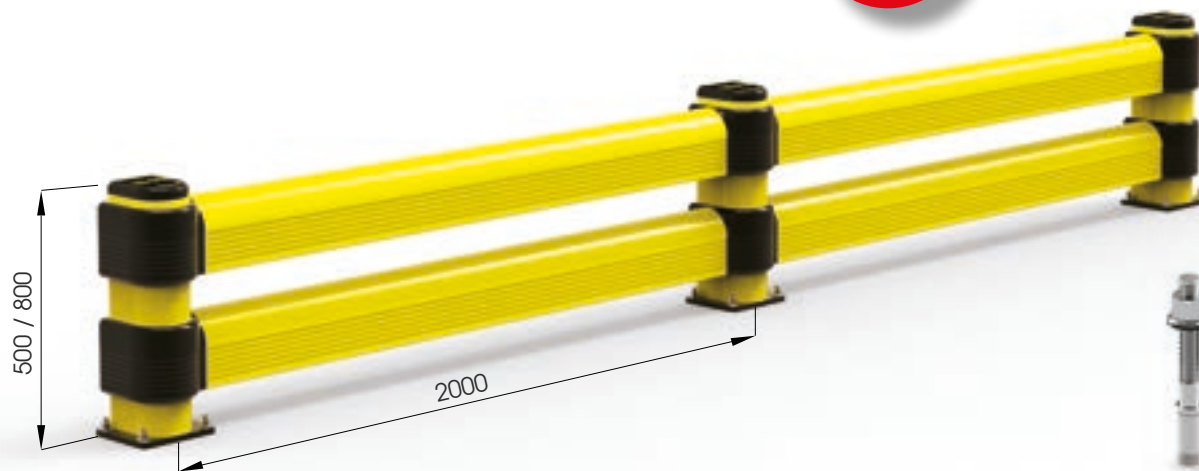

## LINK LM

DIFFERENT SIZES ON REQUEST

**M12 GALVANISED STEEL**

**LINK LM 500 800**

Packing Colour **unpacked on pallet**  
 B  M

Equipped with accessories

**LINK LM CORNER**

Packing Colour **unpacked on pallet**  
 B  M

**External Corners available**

Equipped with accessories