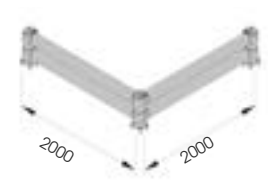

## LINK LM

DIFFERENT SIZES ON REQUEST

**M12 GALVANISED STEEL**

**LINK LM 500 800**

Packing Colour **unpacked on pallet**  
 B  M

Equipped with accessories

**LINK LM CORNER**

Packing Colour **unpacked on pallet**  
 B  M