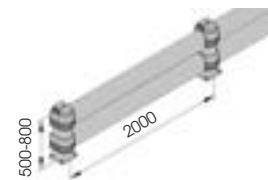

## LINK LM

DIFFERENT SIZES ON REQUEST

**M12 GALVANISED STEEL**

**LINK LM 500 800**

Packing Colour **unpacked on pallet**  
 B  M

Equipped with accessories

**LINK LM CORNER**

Packing Colour **unpacked on pallet**  
 B  M