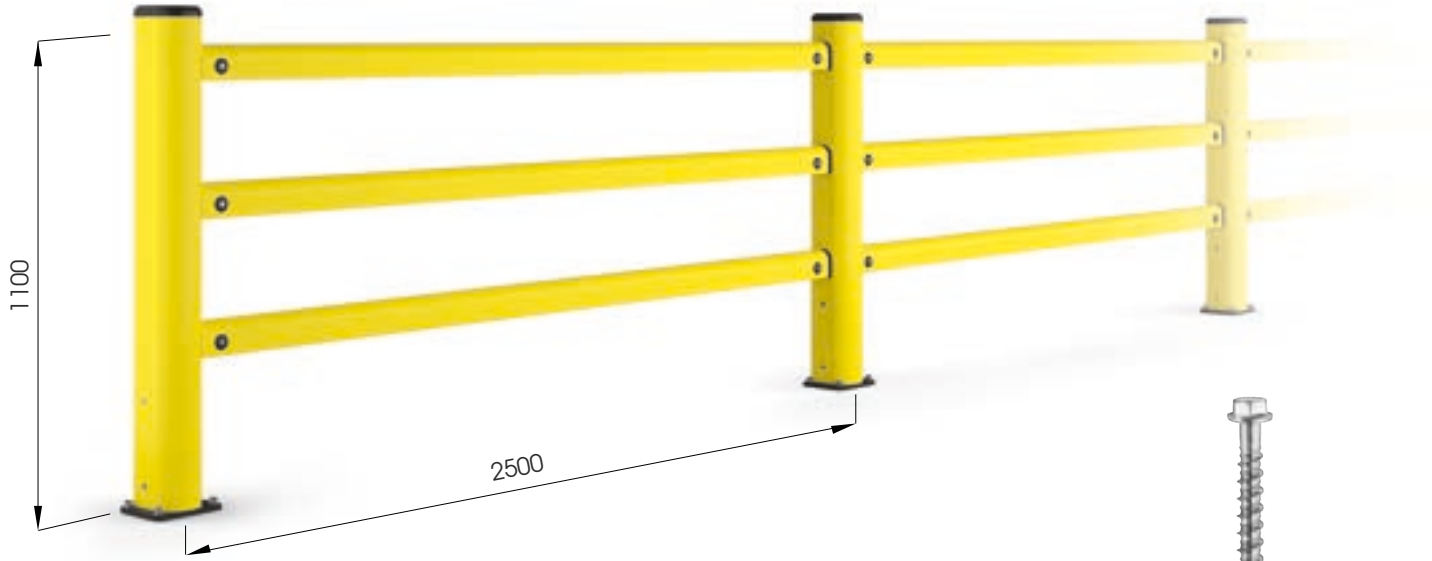

NEW

PED 150 PIN

FAST
AND EASY
TO INSTALL

KITE

**S12
GALVANISED STEEL**

**PED 150 PIN
2500x1150**

Equipped with accessories

Packing **unpacked on pallet**
Colour **B M**