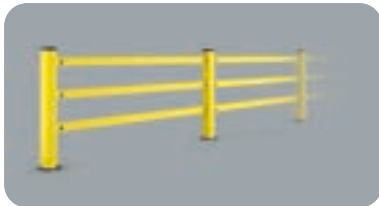

NEW

PED 150 PIN

FAST
AND EASY
TO INSTALL

KITE

**S12
GALVANISED STEEL**

**PED 150 PIN
2500x1150**

Equipped with accessories

Packing **unpacked on pallet**
Colour **B M**