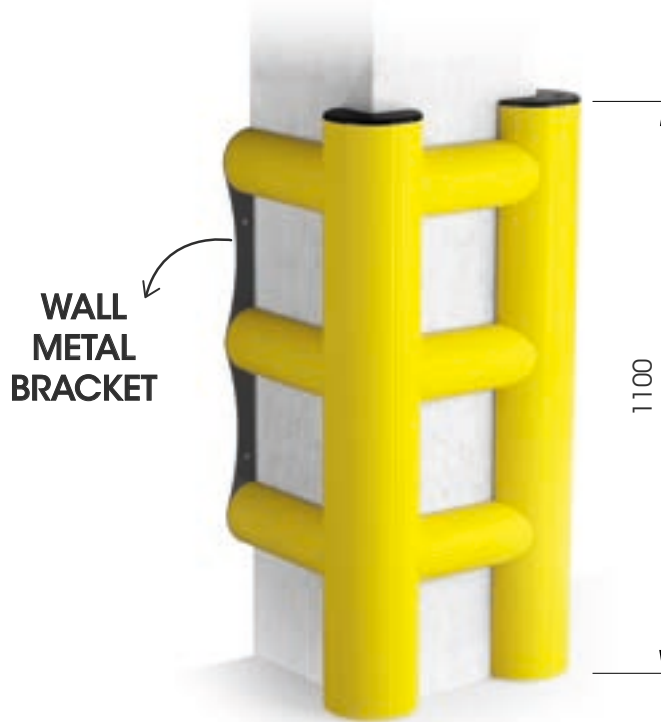

Column protection

HUG TOWER 3 SIDES

**WALL FIXING
WITH S8FH
GALVANISED STEEL**

**NO HOLES
ON THE FLOOR AND COLUMN!**

HUG TOWER 3 SIDES

**Also 2 SIDES
available**

Equipped with accessories

Packing Colour **to be defined**
Colour **M**