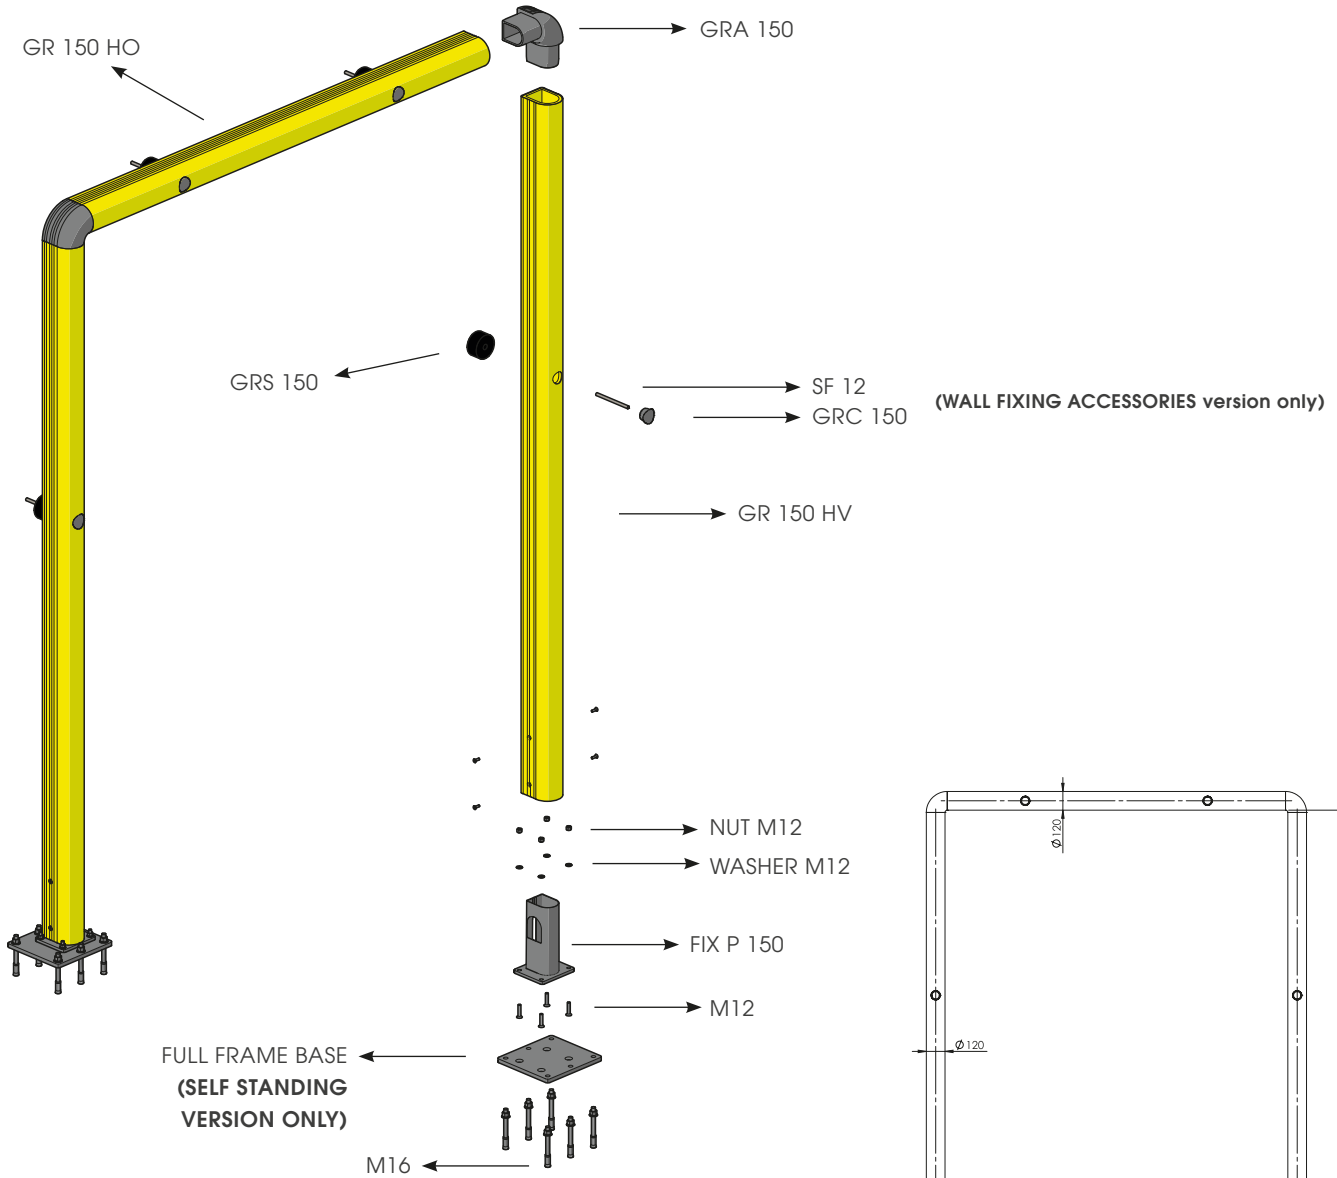

FULL FRAME

FULL FRAME DOOR PROTECTION

WARNING SELF STANDING

Full Frame up to 5000mm high and 5000mm wide can be used without being mounted to the wall

FULL FRAME

ASSEMBLY INSTRUCTIONS

WARNING

The distance of installation depends on speed and weight of vehicle and also on the dimension of the full frame

WALL

MIN 200mm*

1

2

3

4

5

FULL FRAME