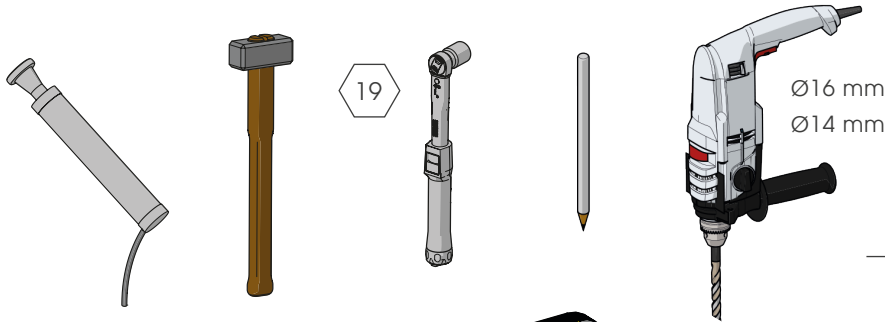

FULL FRAME

FULL FRAME DOOR PROTECTION

WARNING SELF STANDING

Full Frame up to 5000mm high and 5000mm wide can be used without being mounted to the wall

FULL FRAME

ASSEMBLY INSTRUCTIONS

WARNING

The distance of installation depends on speed and weight of vehicle and also on the dimension of the full frame

WALL

MIN 200mm*

1

2

3

4

5

FULL FRAME