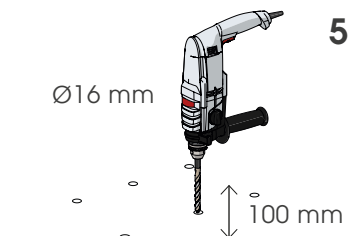

FULL FRAME

FULL FRAME DOOR PROTECTION

WARNING SELF STANDING

Full Frame up to 5000mm high and 5000mm wide can be used without being mounted to the wall

FULL FRAME

ASSEMBLY INSTRUCTIONS

WARNING

The distance of installation depends on speed and weight of vehicle and also on the dimension of the full frame

WALL

MIN 200mm*

1

2

3

4

5

FULL FRAME