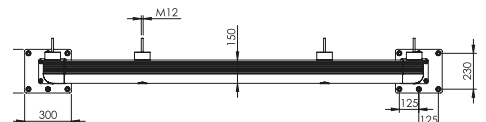

FULL FRAME

FULL FRAME DOOR PROTECTION

WARNING SELF STANDING

Full Frame up to 5000mm high and 5000mm wide can be used without being mounted to the wall

FULL FRAME

ASSEMBLY INSTRUCTIONS

WARNING

The distance of installation depends on speed and weight of vehicle and also on the dimension of the full frame

WALL

MIN 200mm*

1

2

3

4

5

FULL FRAME