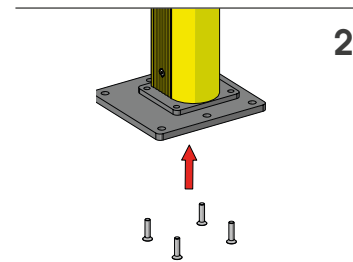

FULL FRAME

ASSEMBLY INSTRUCTIONS

WARNING

The distance of installation depends on speed and weight of vehicle and also on the dimension of the full frame

WALL

MIN 200mm*

1

2

3

4

5