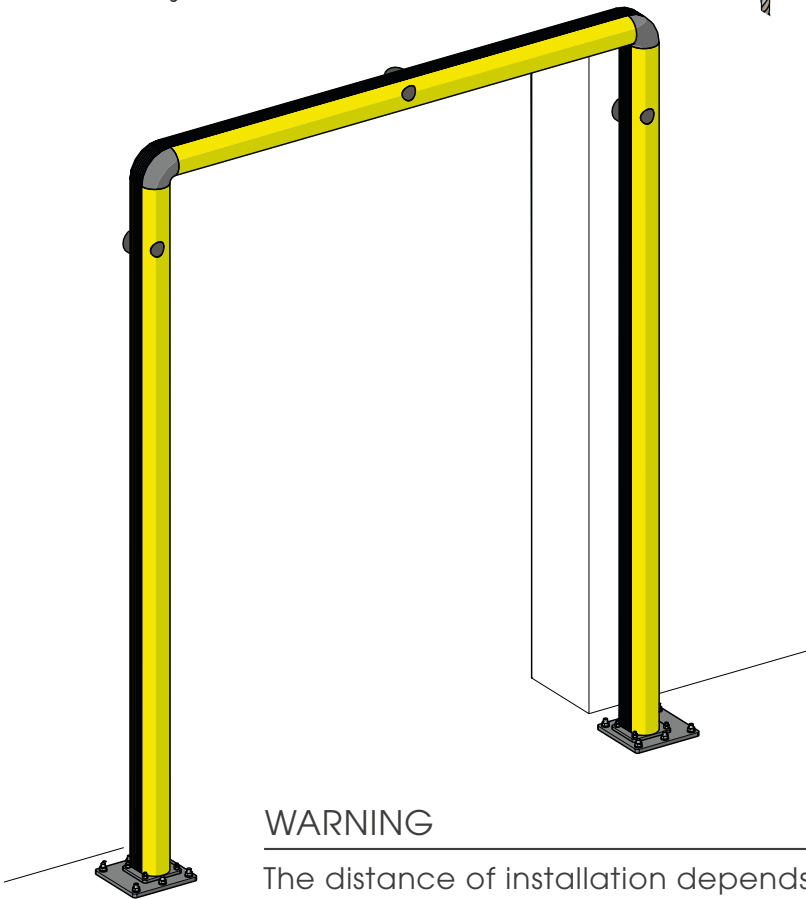

FULL FRAME

FULL FRAME DOOR PROTECTION

WARNING SELF STANDING

Full Frame up to 5000mm high and 5000mm wide can be used without being mounted to the wall

FULL FRAME

ASSEMBLY INSTRUCTIONS

WARNING

The distance of installation depends on speed and weight of vehicle and also on the dimension of the full frame

WALL

MIN 200mm*

1

2

3

4

5

FULL FRAME