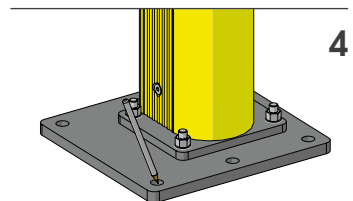

FULL FRAME

ASSEMBLY INSTRUCTIONS

WARNING

The distance of installation depends on speed and weight of vehicle and also on the dimension of the full frame

WALL

MIN 200mm*

1

2

3

4

5