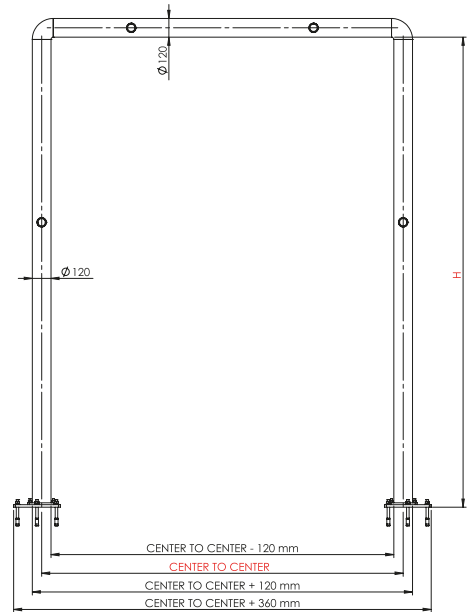

FULL FRAME

FULL FRAME DOOR PROTECTION

WARNING SELF STANDING

Full Frame up to 5000mm high and 5000mm wide can be used without being mounted to the wall

FULL FRAME

ASSEMBLY INSTRUCTIONS

WARNING

The distance of installation depends on speed and weight of vehicle and also on the dimension of the full frame

WALL

MIN 200mm*

1

2

3

4

5

FULL FRAME