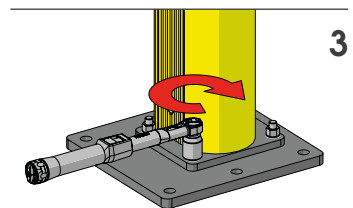

FULL FRAME

ASSEMBLY INSTRUCTIONS

WARNING

The distance of installation depends on speed and weight of vehicle and also on the dimension of the full frame

WALL

MIN 200mm*

1

2

3

4

5