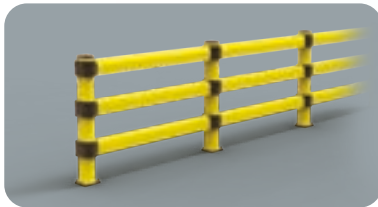

LINK 150/3

DIFFERENT SIZES ON REQUEST

M12 GALVANISED STEEL

LINK 150/3

Packing **unpacked on pallet**
Colour **B M**

Equipped with accessories

LINK 150/3 CORNER

Packing **unpacked on pallet**
Colour **B M**

External Corners available

Equipped with accessories