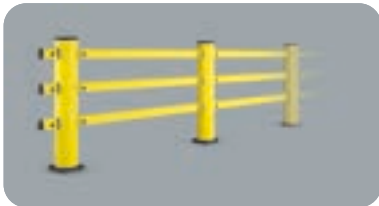

NEW

KITE

PED 200 PIN

FAST AND EASY TO INSTALL

**PED 200 PIN
2000x1200**

Packing **unpacked on pallet**
Colour **M**

Equipped with accessories