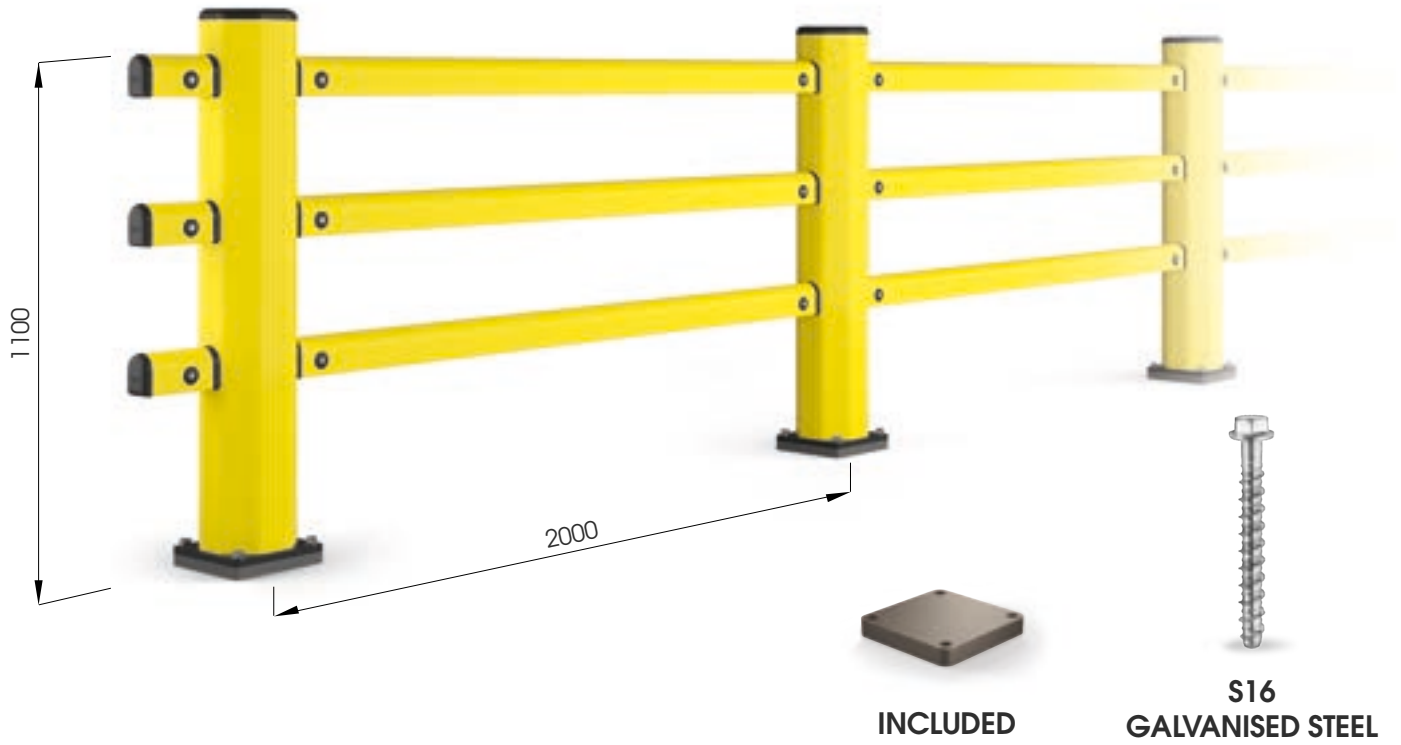

NEW

KITE

PED 200 PIN

FAST AND EASY TO INSTALL

**PED 200 PIN
2000x1200**

Packing **unpacked on pallet**
Colour **M**

Equipped with accessories