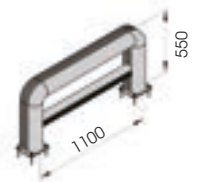

FENCE 150 REINFORCED

DIFFERENT SIZES ON REQUEST

FAST AND EASY TO INSTALL

M12 GALVANISED STEEL

FE 150 REF 1100x550

Length **1.100 mm**
Packing **unpacked on pallet**
Colour **B M**

Equipped with accessories

FE 150 REF 2400x550

Length **2.400 mm**
Packing **unpacked on pallet**
Colour **B M**

Equipped with accessories