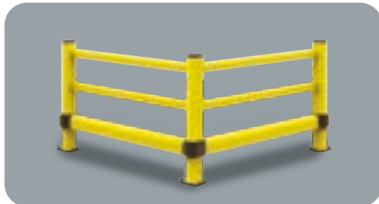

## LINK 150/1

DIFFERENT SIZES ON REQUEST

M12 GALVANISED STEEL

### LINK 150/1

Equipped with accessories

Packing Colour **unpacked on pallet**  
 B  M

### LINK 150/1 CORNER

External Corners available

Equipped with accessories

Packing Colour **unpacked on pallet**  
 B  M