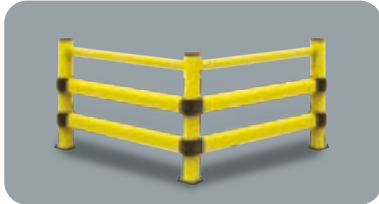

LINK 150/2

DIFFERENT SIZES ON REQUEST

M12 GALVANISED STEEL

LINK 150/2

Packing **unpacked on pallet**
Colour **B M**

Equipped with accessories

LINK 150/2 CORNER

Packing **unpacked on pallet**
Colour **B M**

External Corners available

Equipped with accessories