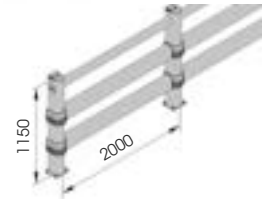

LINK 150/2

DIFFERENT SIZES ON REQUEST

M12 GALVANISED STEEL

LINK 150/2

Packing **unpacked on pallet**
Colour **B M**

Equipped with accessories

LINK 150/2 CORNER

Packing **unpacked on pallet**
Colour **B M**