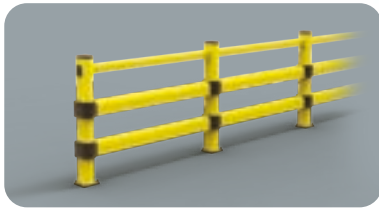

LINK 150/2

DIFFERENT SIZES ON REQUEST

M12 GALVANISED STEEL

LINK 150/2

Packing **unpacked on pallet**
Colour **B M**

Equipped with accessories

LINK 150/2 CORNER

Packing **unpacked on pallet**
Colour **B M**

External Corners available

Equipped with accessories