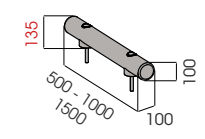

NEW Cold Line

KITE

ROD FLOOR 100

HIGH RESISTANCE WITH RESIN

SF20 STAINLESS STEEL

RESISTANT TO LOW TEMPERATURES

RF 100 500
1000
1500

Length 500 / 1000 / 1500 mm
Packing unpacked on pallet
Colour **M**

Equipped with accessories

RF 100 2000
3000

Length 2.000 / 3.000 mm
Packing unpacked on pallet
Colour **M**

Equipped with accessories