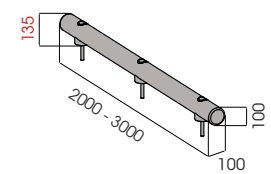

NEW Cold Line

KITE

ROD FLOOR 100

HIGH RESISTANCE WITH RESIN

SF20 STAINLESS STEEL

RESISTANT TO LOW TEMPERATURES

RF 100 500
1000
1500

Length 500 / 1000 / 1500 mm
Packing unpacked on pallet
Colour **M**

Equipped with accessories

RF 100 2000
3000

Length 2.000 / 3.000 mm
Packing unpacked on pallet
Colour **M**

Equipped with accessories