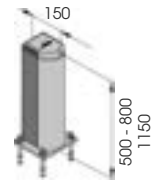

Bollard

KITE

GRD 150

FAST
AND EASY
TO INSTALL

**M12
GALVANISED STEEL**

**GRD 150 500
800
1150**

Packing **unpacked on pallet**
Colour **B M**

Equipped with accessories