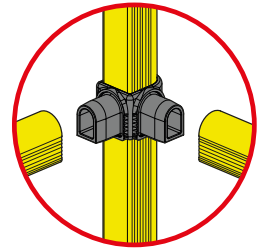

## LINK SINGLE

ADJUSTABLE SINGLE RAIL BARRIER

### ASSEMBLY INSTRUCTIONS

LINK  
CORNER

WARNING | The distance of installation depends on speed and weight of vehicle  
 | The product is equipped with screws M8