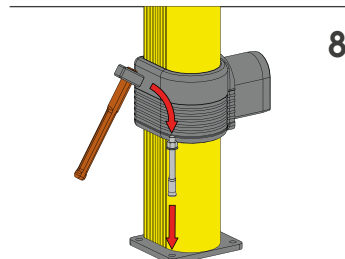

## LINK SINGLE

ADJUSTABLE SINGLE RAIL BARRIER

### ASSEMBLY INSTRUCTIONS

LINK  
CORNER

WARNING | The distance of installation depends on speed and weight of vehicle  
 | The product is equipped with screws M8