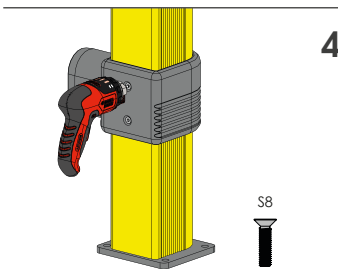

## LINK SINGLE

ADJUSTABLE SINGLE RAIL BARRIER

### ASSEMBLY INSTRUCTIONS

LINK  
CORNER

WARNING | The distance of installation depends on speed and weight of vehicle  
 | The product is equipped with screws M8