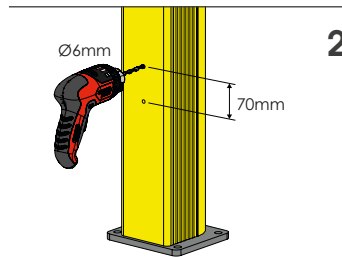

## LINK SINGLE

ADJUSTABLE SINGLE RAIL BARRIER

### ASSEMBLY INSTRUCTIONS

LINK  
CORNER

WARNING | The distance of installation depends on speed and weight of vehicle  
 | The product is equipped with screws M8