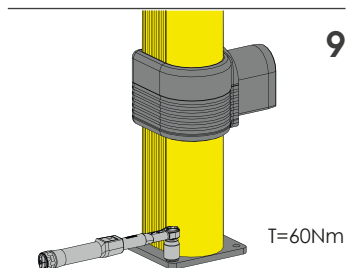

## LINK SINGLE

ADJUSTABLE SINGLE RAIL BARRIER

### ASSEMBLY INSTRUCTIONS

LINK  
CORNER

WARNING | The distance of installation depends on speed and weight of vehicle  
 | The product is equipped with screws M8