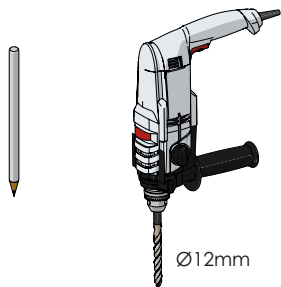

## LINK SINGLE

ADJUSTABLE SINGLE RAIL BARRIER

### ASSEMBLY INSTRUCTIONS

LINK  
CORNER

WARNING | The distance of installation depends on speed and weight of vehicle  
 | The product is equipped with screws M8