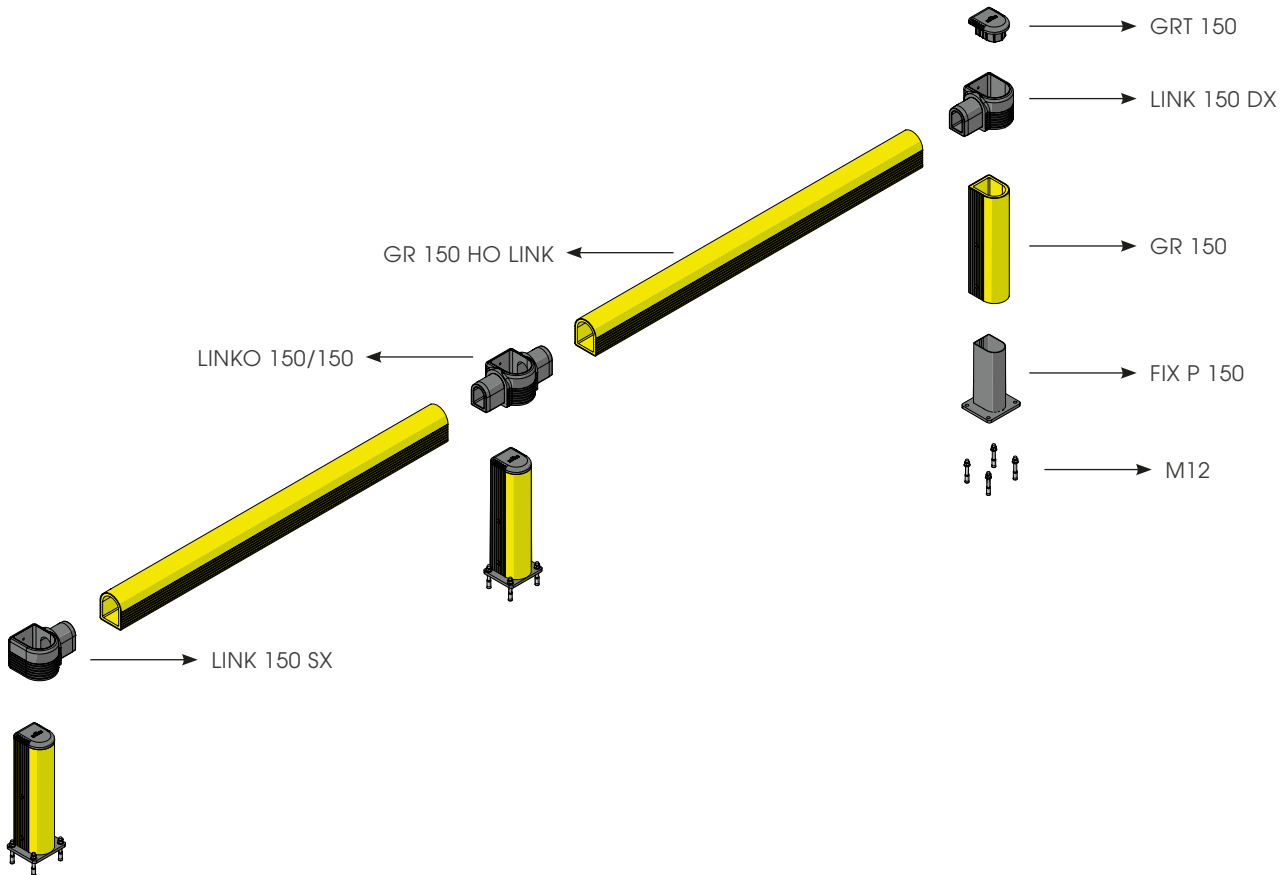

## LINK SINGLE

ADJUSTABLE SINGLE RAIL BARRIER

### ASSEMBLY INSTRUCTIONS

LINK  
CORNER

WARNING | The distance of installation depends on speed and weight of vehicle  
 | The product is equipped with screws M8