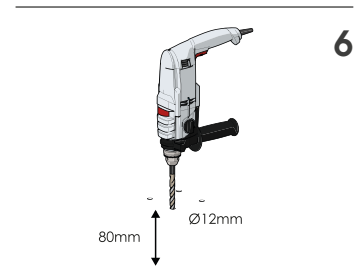

## LINK SINGLE

ADJUSTABLE SINGLE RAIL BARRIER

### ASSEMBLY INSTRUCTIONS

LINK  
CORNER

WARNING | The distance of installation depends on speed and weight of vehicle  
 | The product is equipped with screws M8