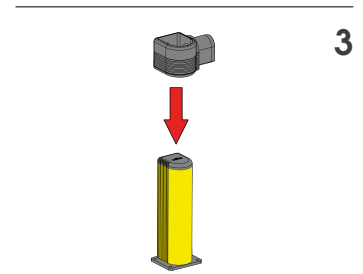

## LINK SINGLE

ADJUSTABLE SINGLE RAIL BARRIER

### ASSEMBLY INSTRUCTIONS

LINK  
CORNER

WARNING | The distance of installation depends on speed and weight of vehicle  
 | The product is equipped with screws M8