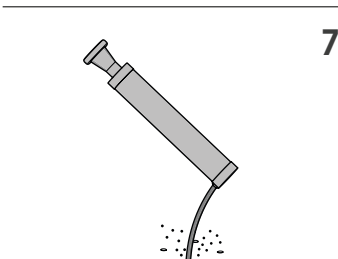

## LINK SINGLE

ADJUSTABLE SINGLE RAIL BARRIER

### ASSEMBLY INSTRUCTIONS

LINK  
CORNER

WARNING | The distance of installation depends on speed and weight of vehicle  
 | The product is equipped with screws M8