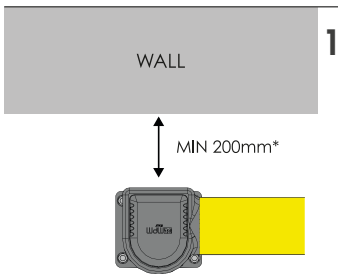

## LINK SINGLE

ADJUSTABLE SINGLE RAIL BARRIER

### ASSEMBLY INSTRUCTIONS

LINK  
CORNER

WARNING | The distance of installation depends on speed and weight of vehicle  
 | The product is equipped with screws M8