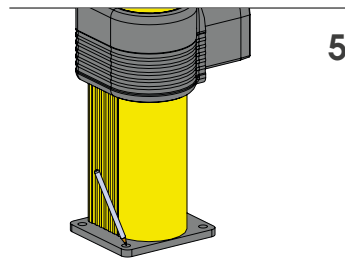

## LINK SINGLE

ADJUSTABLE SINGLE RAIL BARRIER

### ASSEMBLY INSTRUCTIONS

LINK  
CORNER

WARNING | The distance of installation depends on speed and weight of vehicle  
 | The product is equipped with screws M8