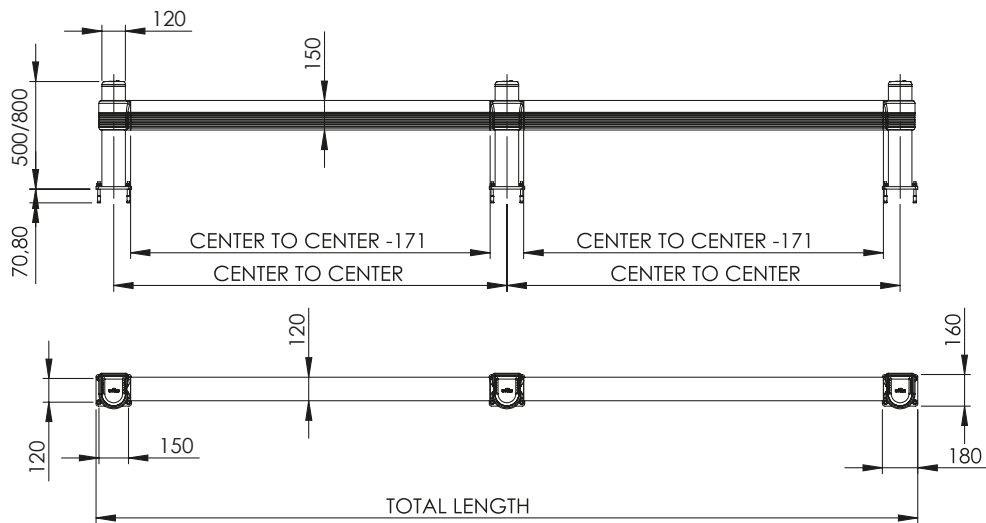

## LINK SINGLE

ADJUSTABLE SINGLE RAIL BARRIER

### ASSEMBLY INSTRUCTIONS

LINK  
CORNER

WARNING | The distance of installation depends on speed and weight of vehicle  
 | The product is equipped with screws M8