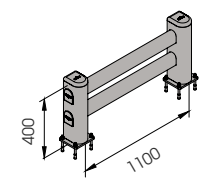

SM

DIFFERENT SIZES ON REQUEST

FAST AND EASY TO INSTALL

M12 GALVANISED STEEL

SM 1100x400

Length 1.100
Packing unpacked on pallet
Colour B M

Equipped with accessories

SM 1500x400 MODULAR