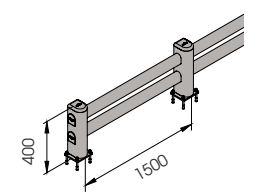

SM

DIFFERENT SIZES ON REQUEST

FAST AND EASY TO INSTALL

SM 1100x400

Length 1.100
Packing unpacked on pallet
Colour B M

Equipped with accessories

SM 1500x400 MODULAR

Packing unpacked on pallet
Colour B M

Equipped with accessories