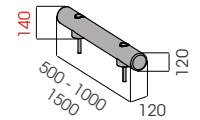

## ROD FLOOR 120

Cold Line

Black  
Red

**HIGH  
RESISTANCE  
WITH  
RESIN**

**SF20  
STAINLESS STEEL**

**RF 120 500  
1000  
1500**

Length **500 / 1000 / 1500 mm**  
Packing **unpacked on pallet**  
Colour **M**

Equipped with accessories

**RF 120 2000  
3000**

Length **2.000 / 3.000 mm**  
Packing **unpacked on pallet**  
Colour **M**

Equipped with accessories