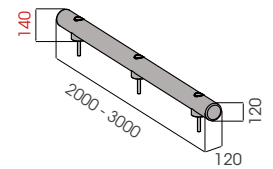

## ROD FLOOR 120

Cold Line

Black  
Red

**HIGH  
RESISTANCE  
WITH  
RESIN**

**SF20  
STAINLESS STEEL**

**RF 120 500  
1000  
1500**

Length **500 / 1000 / 1500 mm**  
Packing **unpacked on pallet**  
Colour **M**

Equipped with accessories

**RF 120 2000  
3000**

Length **2.000 / 3.000 mm**  
Packing **unpacked on pallet**  
Colour **M**

Equipped with accessories