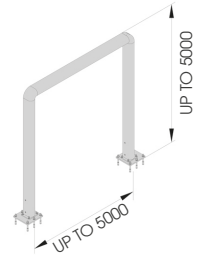

## FULL FRAME SELF STANDING

DIFFERENT SIZES ON REQUEST

FAST AND EASY TO INSTALL

M16 GALVANISED STEEL

FFB SELF STANDING

Packing Colour **M** to be defined

Equipped with accessories