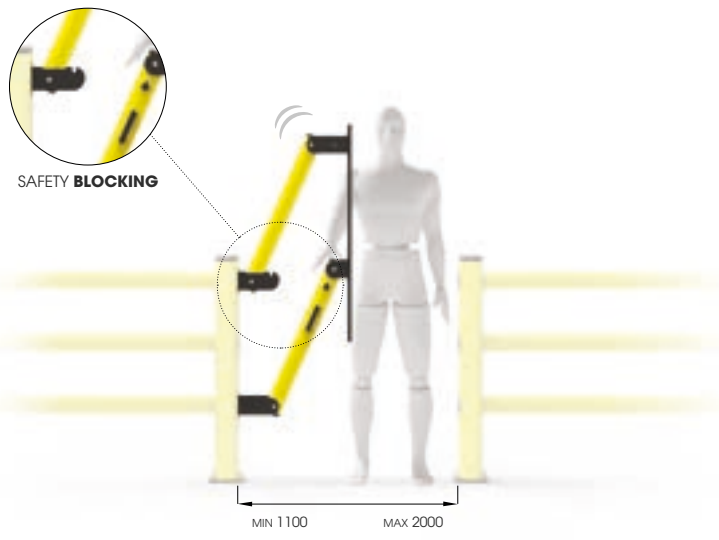

LIFT GATE 150

DIFFERENT SIZES ON REQUEST

LIFT GATE 150 DOUBLE

x2
DOUBLE GATE

LIFT GATE 150

Packing Colour **to be defined**
M P

Equipped with accessories

LIFT GATE 150 DOUBLE

Packing Colour **to be defined**
M P

Equipped with accessories