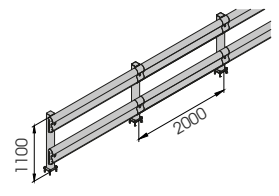

BFLEX.FRONT/2 2000x1100
MODULAR

Packing unpacked on pallet
Colour M