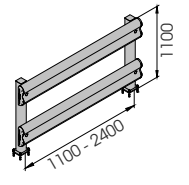

## BFLEX.FRONT/2

INCLUDED

S12 x 150  
GALVANISED STEEL

**BFLEX.FRONT/2 1100x1100**  
**BFLEX.FRONT/2 2400x1100**

Length 1.100 / 2.400 mm  
Packing unpacked on pallet  
Colour M

Equipped with accessories

**BFLEX.FRONT/2 2000x1100**  
**MODULAR**