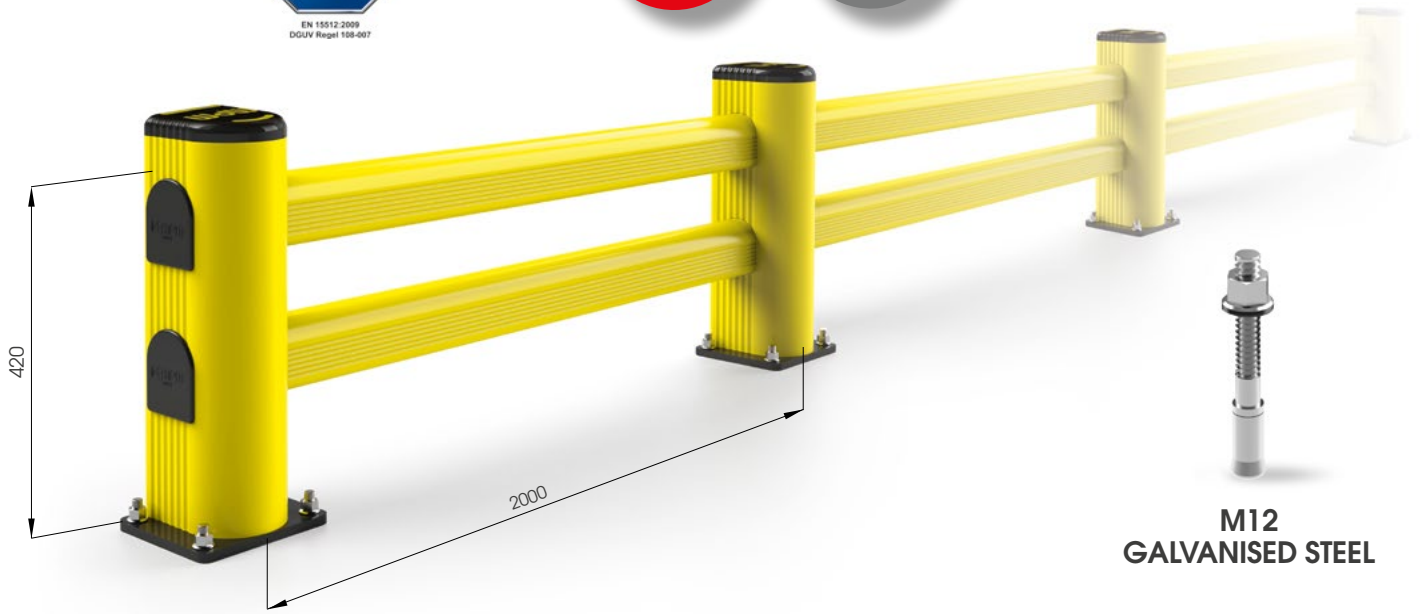

LM

DIFFERENT SIZES ON REQUEST

FAST AND EASY TO INSTALL

KITE

M12 GALVANISED STEEL

LM 2000x500 MODULAR

Packing Colour **B** **M** unpacked on pallet

Equipped with accessories

LM 1100x500 LM 2400x500

Length Packing Colour **B** **M** 1.100 / 2.400 mm unpacked on pallet

Equipped with accessories