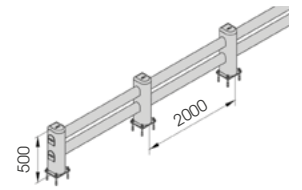

LM

DIFFERENT SIZES ON REQUEST

FAST AND EASY TO INSTALL

KITE

M12 GALVANISED STEEL

LM 2000x500 MODULAR

Packing Colour **B** **M** unpacked on pallet

Equipped with accessories

LM 1100x500 LM 2400x500

Length Packing Colour **B** **M** 1.100 / 2.400 mm unpacked on pallet

Equipped with accessories