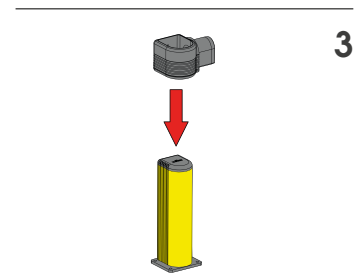

LINK SINGLE

ADJUSTABLE SINGLE RAIL BARRIER

LINK SINGLE

ASSEMBLY INSTRUCTIONS

LINK
CORNER

WARNING | The distance of installation depends on speed and weight of vehicle
 | The product is equipped with screws M8

LINK SINGLE

ASSEMBLY INSTRUCTIONS