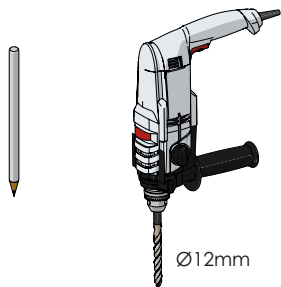

LINK SINGLE

ADJUSTABLE SINGLE RAIL BARRIER

LINK SINGLE

ASSEMBLY INSTRUCTIONS

LINK
CORNER

WARNING | The distance of installation depends on speed and weight of vehicle
 | The product is equipped with screws M8