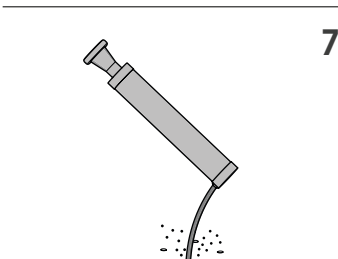

LINK SINGLE

ADJUSTABLE SINGLE RAIL BARRIER

LINK SINGLE

ASSEMBLY INSTRUCTIONS

LINK
CORNER

WARNING | The distance of installation depends on speed and weight of vehicle
 | The product is equipped with screws M8