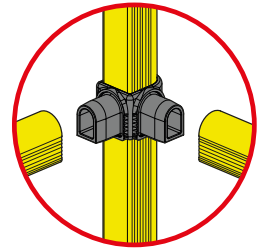

LINK SINGLE

ADJUSTABLE SINGLE RAIL BARRIER

LINK SINGLE

ASSEMBLY INSTRUCTIONS

LINK
CORNER

WARNING | The distance of installation depends on speed and weight of vehicle
 | The product is equipped with screws M8

LINK SINGLE

ASSEMBLY INSTRUCTIONS