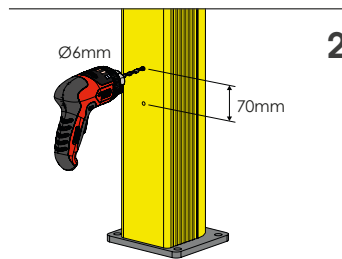

LINK SINGLE

ADJUSTABLE SINGLE RAIL BARRIER

LINK SINGLE

ASSEMBLY INSTRUCTIONS

LINK
CORNER

WARNING | The distance of installation depends on speed and weight of vehicle
 | The product is equipped with screws M8