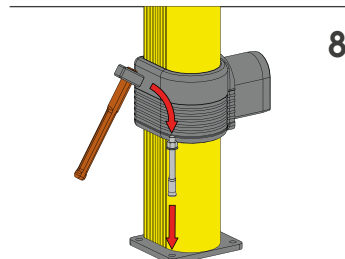

LINK SINGLE

ADJUSTABLE SINGLE RAIL BARRIER

LINK SINGLE

ASSEMBLY INSTRUCTIONS

LINK
CORNER

WARNING | The distance of installation depends on speed and weight of vehicle
 | The product is equipped with screws M8

LINK SINGLE

ASSEMBLY INSTRUCTIONS