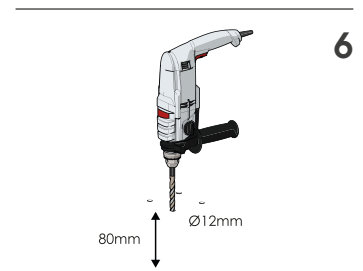

LINK SINGLE

ADJUSTABLE SINGLE RAIL BARRIER

LINK SINGLE

ASSEMBLY INSTRUCTIONS

LINK
CORNER

WARNING | The distance of installation depends on speed and weight of vehicle
 | The product is equipped with screws M8