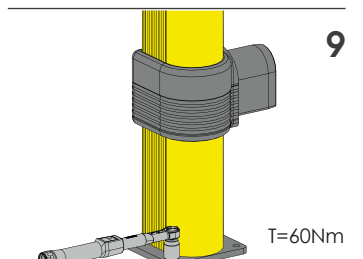

LINK SINGLE

ADJUSTABLE SINGLE RAIL BARRIER

LINK SINGLE

ASSEMBLY INSTRUCTIONS

LINK
CORNER

WARNING | The distance of installation depends on speed and weight of vehicle
 | The product is equipped with screws M8

LINK SINGLE

ASSEMBLY INSTRUCTIONS