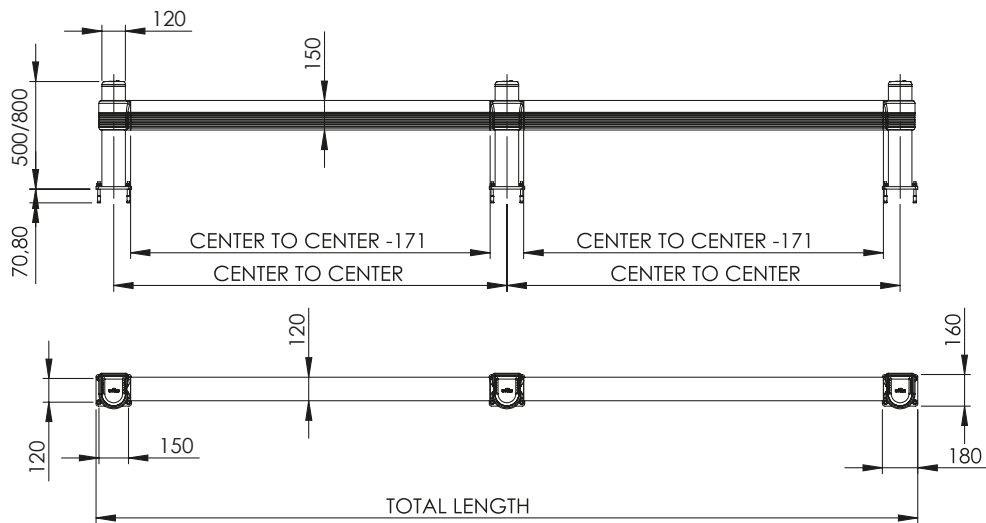

LINK SINGLE

ADJUSTABLE SINGLE RAIL BARRIER

LINK SINGLE

ASSEMBLY INSTRUCTIONS

LINK
CORNER

WARNING | The distance of installation depends on speed and weight of vehicle
 | The product is equipped with screws M8

LINK SINGLE

ASSEMBLY INSTRUCTIONS