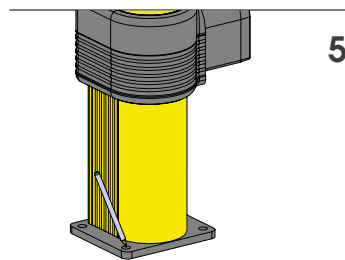

LINK SINGLE

ADJUSTABLE SINGLE RAIL BARRIER

LINK SINGLE

ASSEMBLY INSTRUCTIONS

LINK
CORNER

WARNING | The distance of installation depends on speed and weight of vehicle
 | The product is equipped with screws M8

LINK SINGLE

ASSEMBLY INSTRUCTIONS