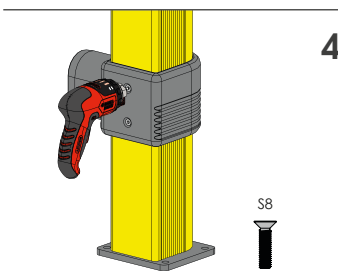

LINK SINGLE

ADJUSTABLE SINGLE RAIL BARRIER

LINK SINGLE

ASSEMBLY INSTRUCTIONS

LINK
CORNER

WARNING | The distance of installation depends on speed and weight of vehicle
 | The product is equipped with screws M8

LINK SINGLE

ASSEMBLY INSTRUCTIONS