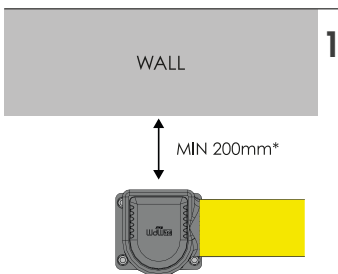

LINK SINGLE

ADJUSTABLE SINGLE RAIL BARRIER

LINK SINGLE

ASSEMBLY INSTRUCTIONS

LINK
CORNER

WARNING | The distance of installation depends on speed and weight of vehicle
 | The product is equipped with screws M8

LINK SINGLE

ASSEMBLY INSTRUCTIONS