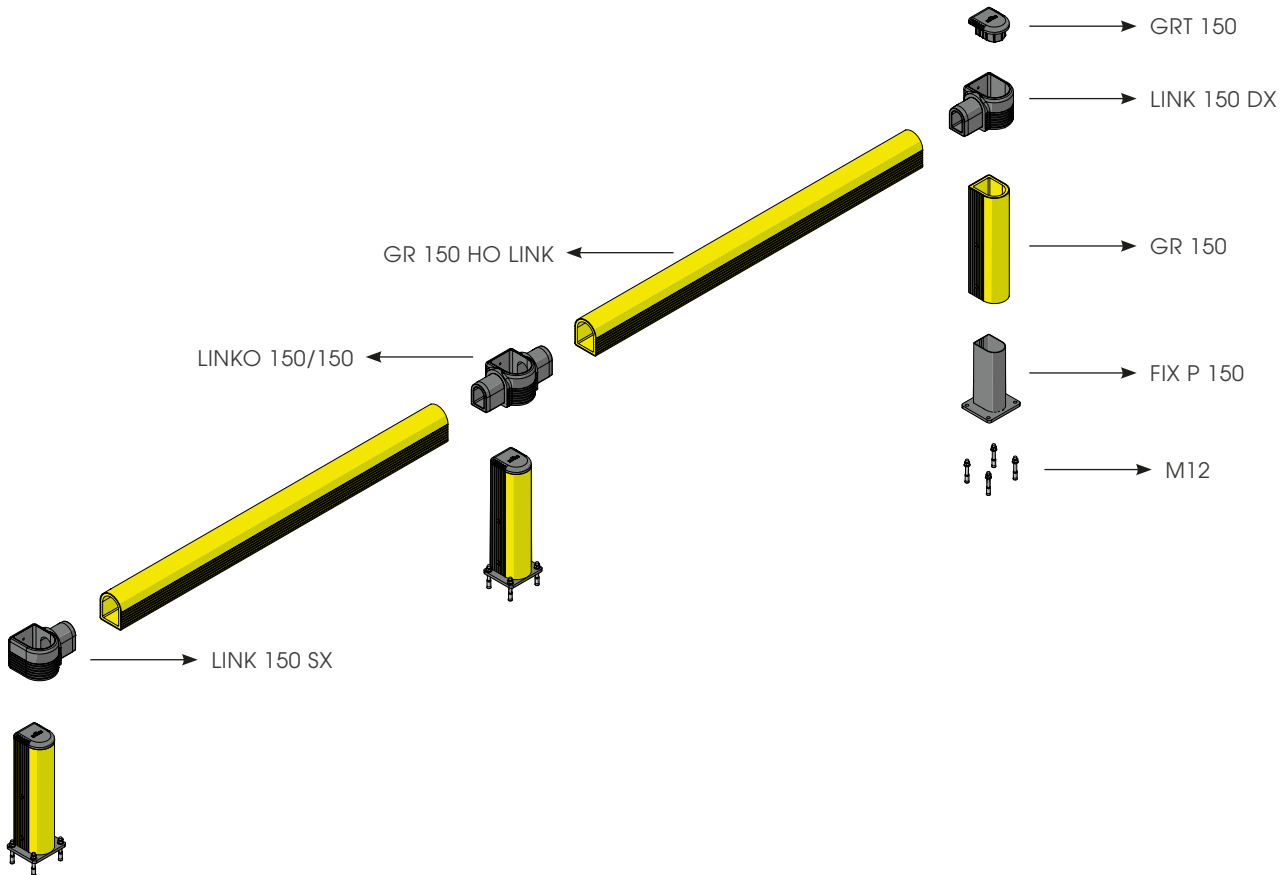

LINK SINGLE

ADJUSTABLE SINGLE RAIL BARRIER

LINK SINGLE

ASSEMBLY INSTRUCTIONS

LINK
CORNER

WARNING | The distance of installation depends on speed and weight of vehicle
 | The product is equipped with screws M8

LINK SINGLE

ASSEMBLY INSTRUCTIONS