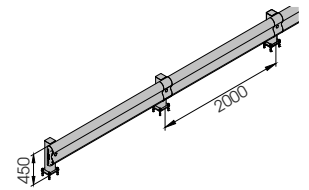

BFLEX.FRONT/1 2000x450
MODULAR

Packing unpacked on pallet
Colour M