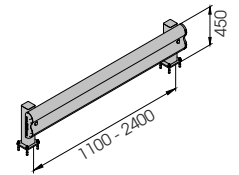

BFLEX.FRONT/1

KITE

INCLUDED

S12 x 150
GALVANISED STEEL

BFLEX.FRONT/1 1100x450
BFLEX.FRONT/1 2400x450

Length 1.100 / 2.400 mm
Packing unpacked on pallet
Colour M

Equipped with accessories

BFLEX.FRONT/1 2000x450
MODULAR