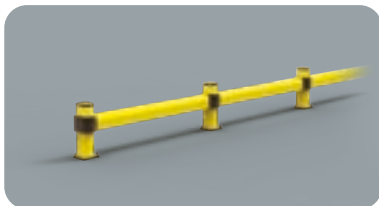

LINK SINGLE

DIFFERENT SIZES ON REQUEST

M12 GALVANISED STEEL

LINK SINGLE 500 800

Packing Colour **unpacked on pallet**
B M

Equipped with accessories

LINK SINGLE CORNER

Packing Colour **unpacked on pallet**
B M

External Corners available

Equipped with accessories