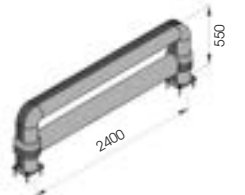

FENCE LINK

FAST AND EASY TO INSTALL

DIFFERENT SIZES ON REQUEST

M12 GALVANISED STEEL

FE LINK 1100x550

Length 1.100 mm
Packing unpacked on pallet
Colour **B** **M**

Equipped with accessories

FE LINK 2400x550

Length 2.400 mm
Packing unpacked on pallet
Colour **B** **M**

Equipped with accessories